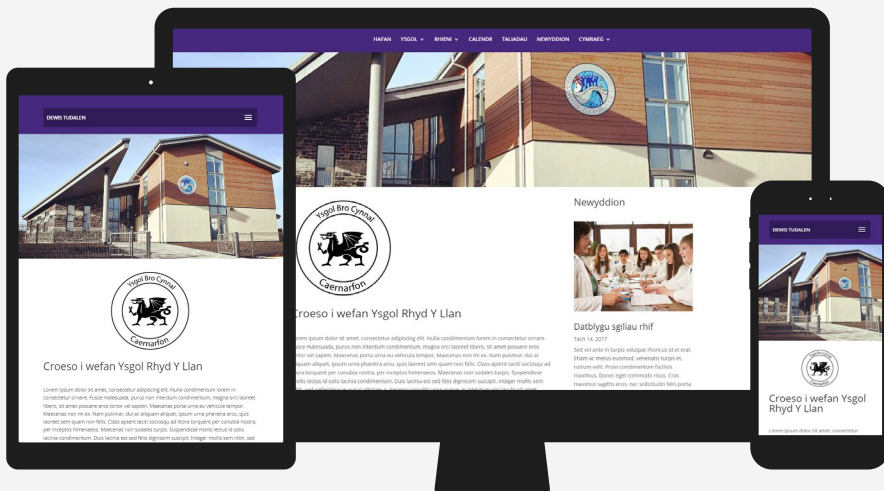

SCHOOLWEBSITE

A modern, dynamic website is an effective way of encouraging Parental Engagement.

WHY CHOOSE CYNNAL?

All of our sites are responsive and tested on the latest versions of all major web browsers to ensure that your School's site will not only convey the correct information, but will look great on computers, laptops, tablets and smart phones in the process.

We make full use of recent technologies including HTML5 and javascript to provide the best user experience possible.

Integrate your school's twitter, facebook feeds, Google/ Office 365 Calendar, youtube videos amongst others to create an engaging and dynamic site.

Easily update your content via an user-friendly dashboard, or we'll update it for you!¹

We offer 2 different packages designed to meet your school's needs:

	Basic Package	Fully Managed Service
System		
System and software updates	✓	✓
Daily Backups	✓	✓
Unlimited bandwidth	✓	✓
Free domain name (.co.uk, .org.uk, .cymru, .wales)	✓	✓
Website		
Site setup	✓	✓
Design site - Includes page templates	✓	✓
Insert initial content	✓	✓
After Sales Care		
Documentation and video guides on updating the site	✓	✓
Technical support	✓	✓
Administrative support		✓²
Updating content		✓²
Set up fee		£500
Cost per annum	£250	£550
Optional extras		
Photography package³		£175
Additional training	Costs vary depending on training requirements. Contact us for more information.	

¹ Via our Fully Managed Service

² Up to a total of 10 hours per annum, subsequent work to be charged at £35 per hour. Clients will be advised of additional charges in advance.

³ One of our team will take high quality photographs of your school for the website

**Cefnogi Addysg
Mewn Ysgolion**
Supporting Education
In Schools